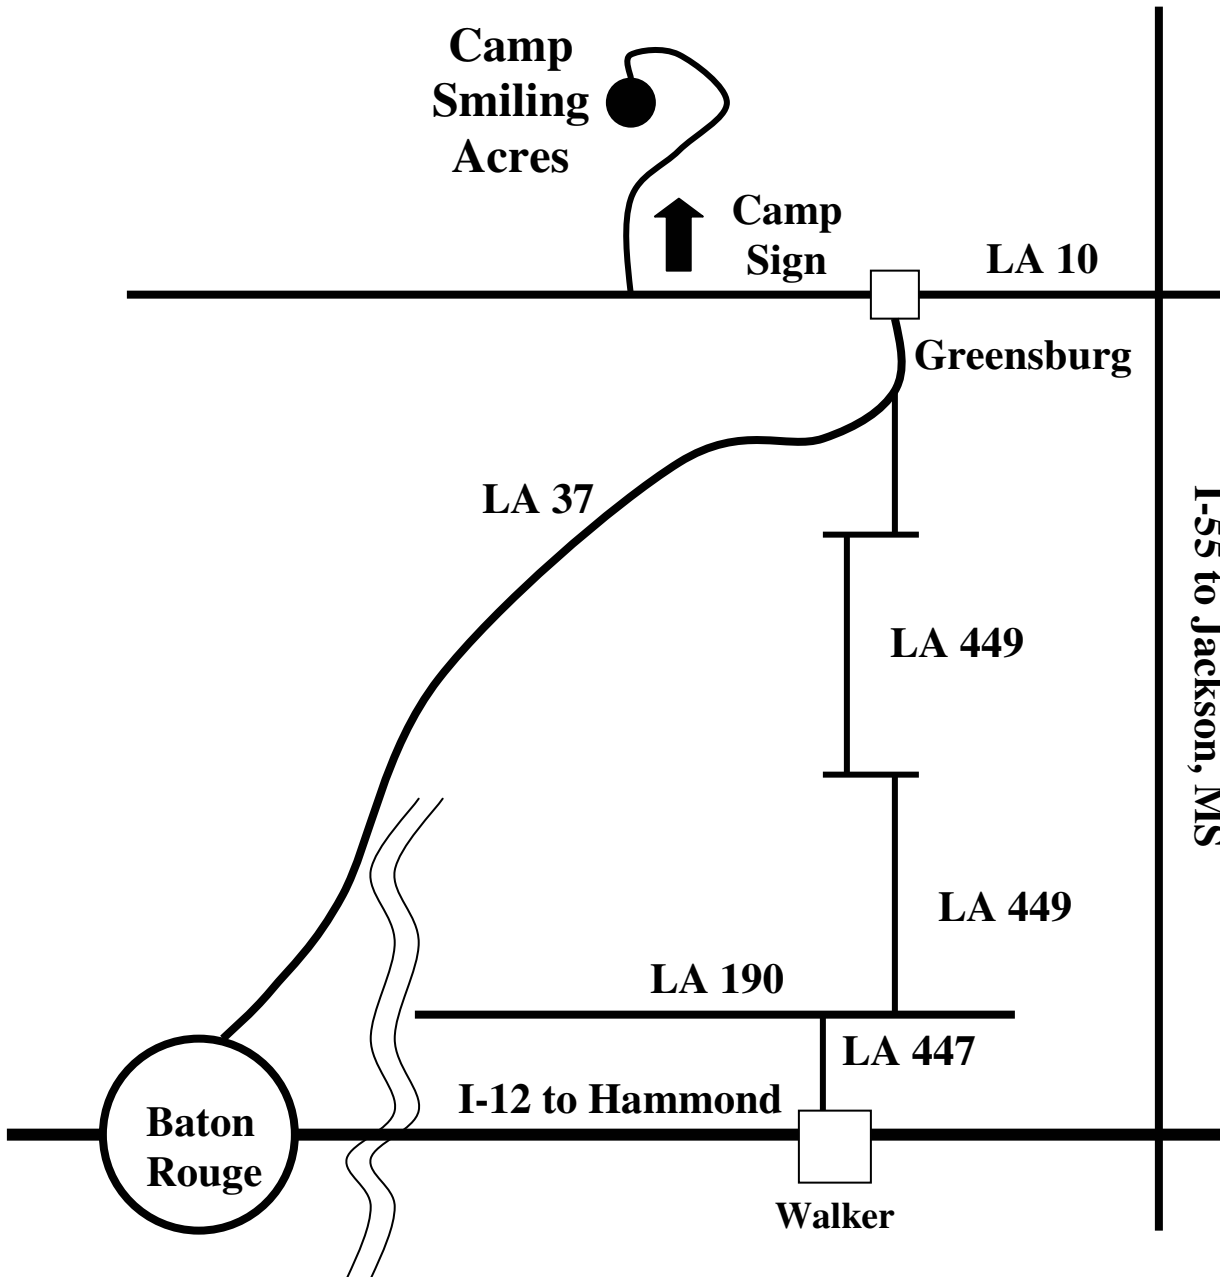

# Directions to Camp Smiling Acres

## 地图

### Driving Directions

1. Exit off of I-12 at Walker, LA 447.
2. Turn right on LA 190.
3. Turn left on LA 449. Go several miles and follow the road as it twist & turns until it dead ends into LA 37.
4. Turn Right on LA 37 to Greensburg.
5. Turn left on LA 10 go 1.4 miles.
6. Turn right at sign and drive 1.9 miles.
7. Turn left on to Smiling Acres Road (unpaved road) and drive 0.9 miles.
8. Turn left into camp.